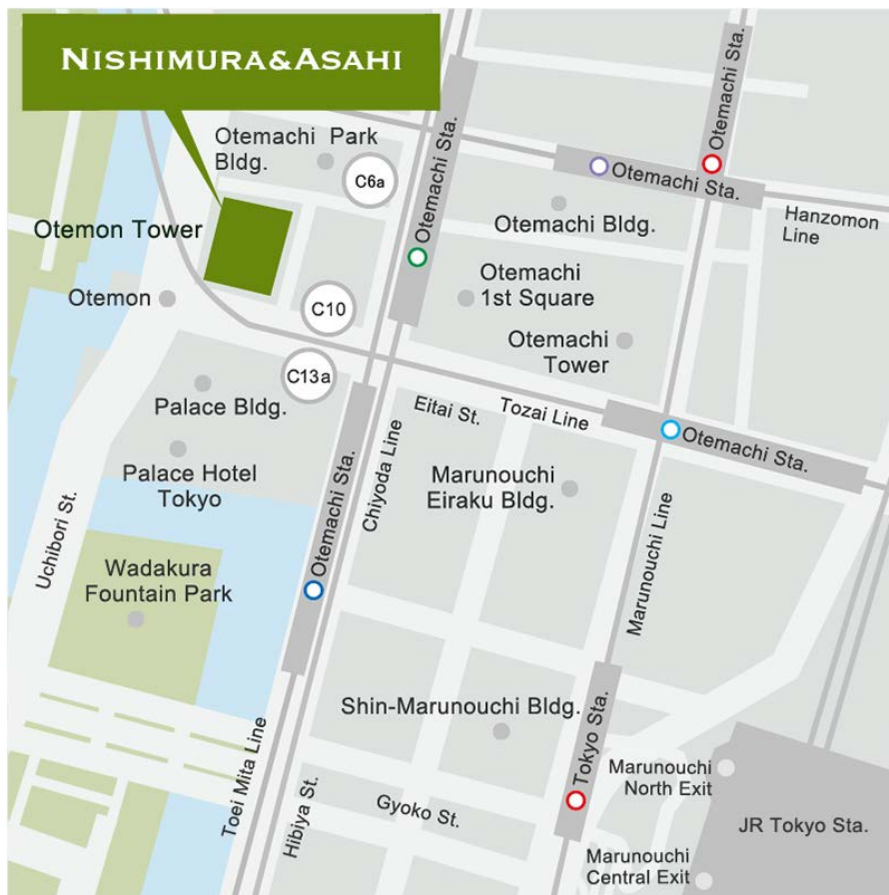

Tokyo Office

Contact details

Address	Otemon Tower, 1-1-2 Otemachi, Chiyoda-ku, Tokyo 100-8124, Japan
Tel	+81-3-6250-6200
Fax	+81-3-6250-7200

Access

Directly connected from Exit C6a

1 minute from Exit C10 (Chiyoda Line, Hanzomon Line, Tozai Line, Maruouchi Line, and Toei Mita Line)

8 minutes from JR Tokyo Station Marunouchi North Exit

NISHIMURA&ASAHI

西村あさひ法律事務所